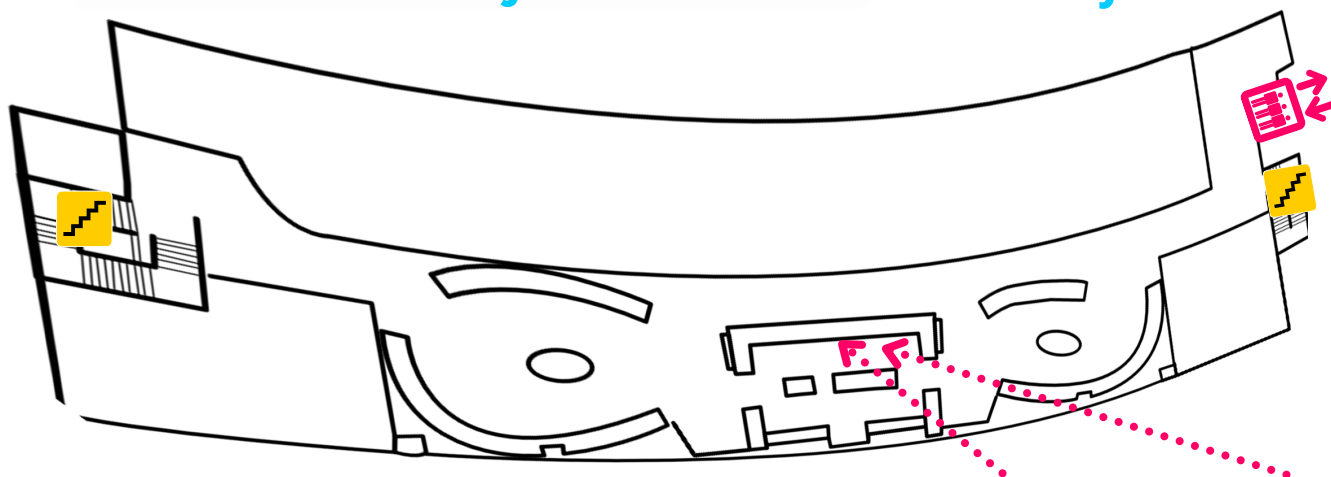

WINIKO: Life of an Object (Mezzanine Gallery)

- **President Walter Echo-Hawk (Pawnee), President, Pawnee Nation.** 2021. Courtesy of First Americans Museum.
- Gerald Osborne (Pawnee). **Pawnee Indian Hand Game.** c. 1950. Courtesy of Philbrook Museum of Art, Tulsa, Oklahoma; Museum Purchase.
- **Buffalo Hair Rope (haskâtit).** c. 1865. Courtesy of National Museum of the American Indian, Smithsonian Institution.
- **Woman's Plum Seed Game (asâriçapat).** c. prior to 1925. Courtesy of National Museum of the American Indian, Smithsonian Institution.