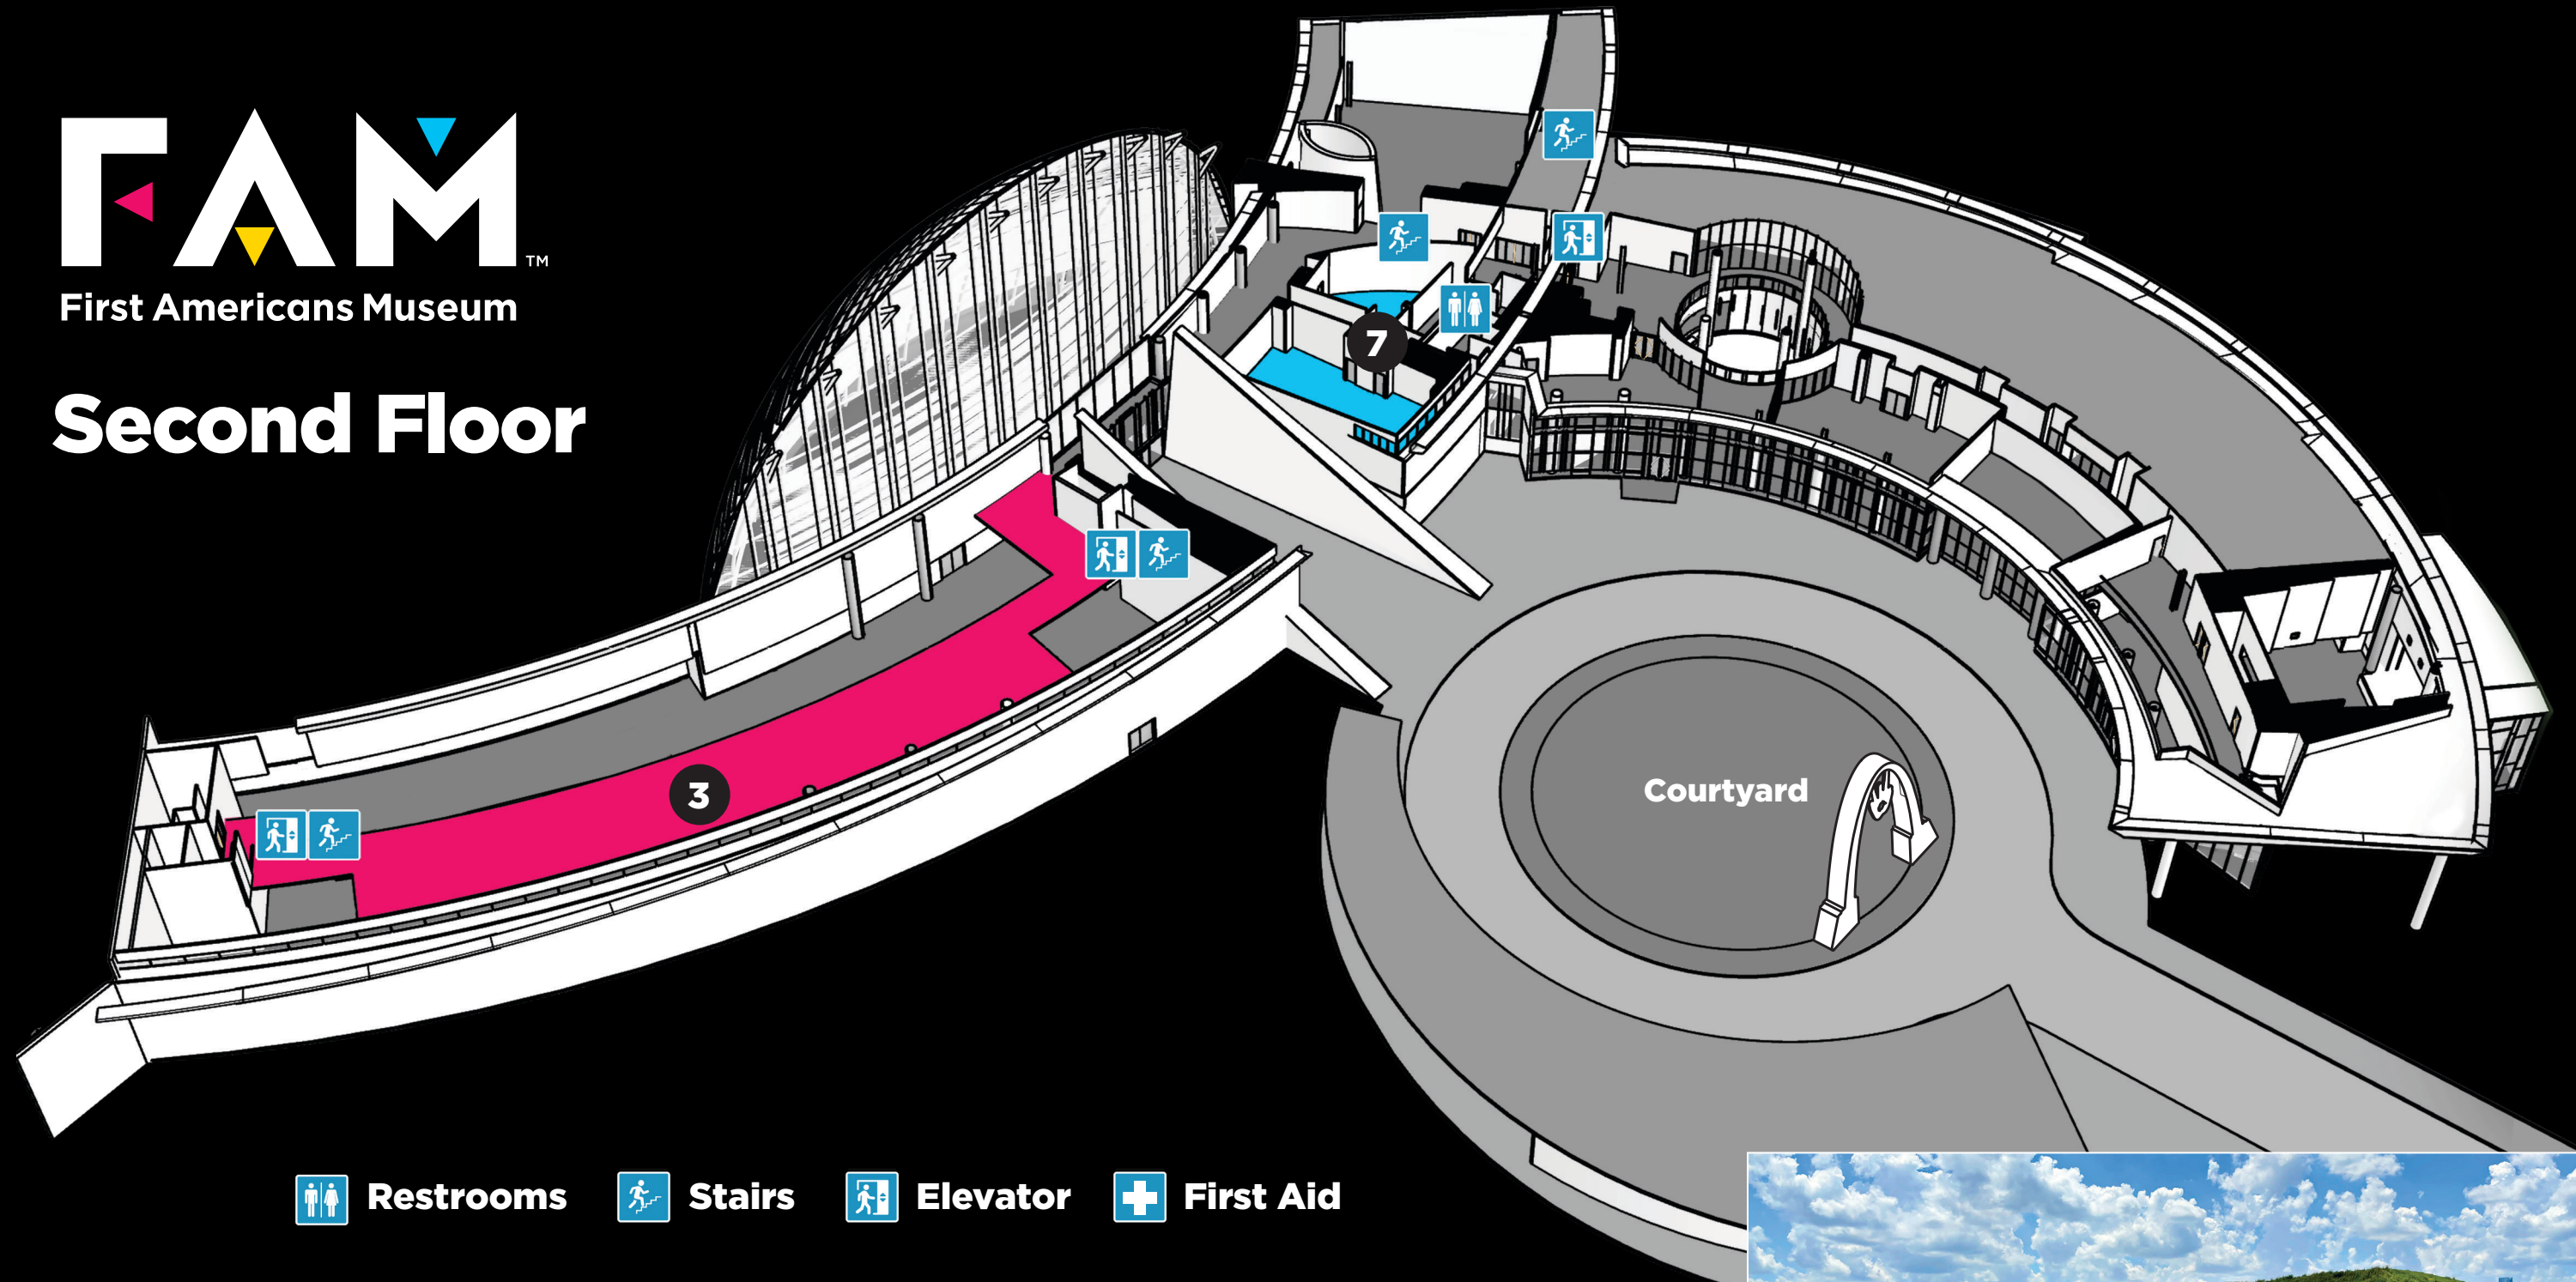

First Americans Museum

First Floor

Restrooms Stairs Elevator First Aid

Legend

1 Hall of The People

2 Tribal Nations Gallery

5 FAMtheater

8 FAMstore

3 Mezzanine Gallery
(see back)

6 Xchange Theater

9 Thirty Nine Restaurant

4 Community Gallery

10 Arbor Café

11 FAMcenter

First Americans Museum

Second Floor

Restrooms

Stairs

Elevator

First Aid

Legend

3 Mezzanine Gallery

7 Imagination, Inspiration, Innovation Studios

FAM Mound

Festival Plaza

Enjoy a walk to the peak of the FAM Mound. This 2/3 mile round-trip outdoor experience connects to an ancient history of Moundbuilders, while offering a stunning view of downtown Oklahoma City and the Oklahoma river.