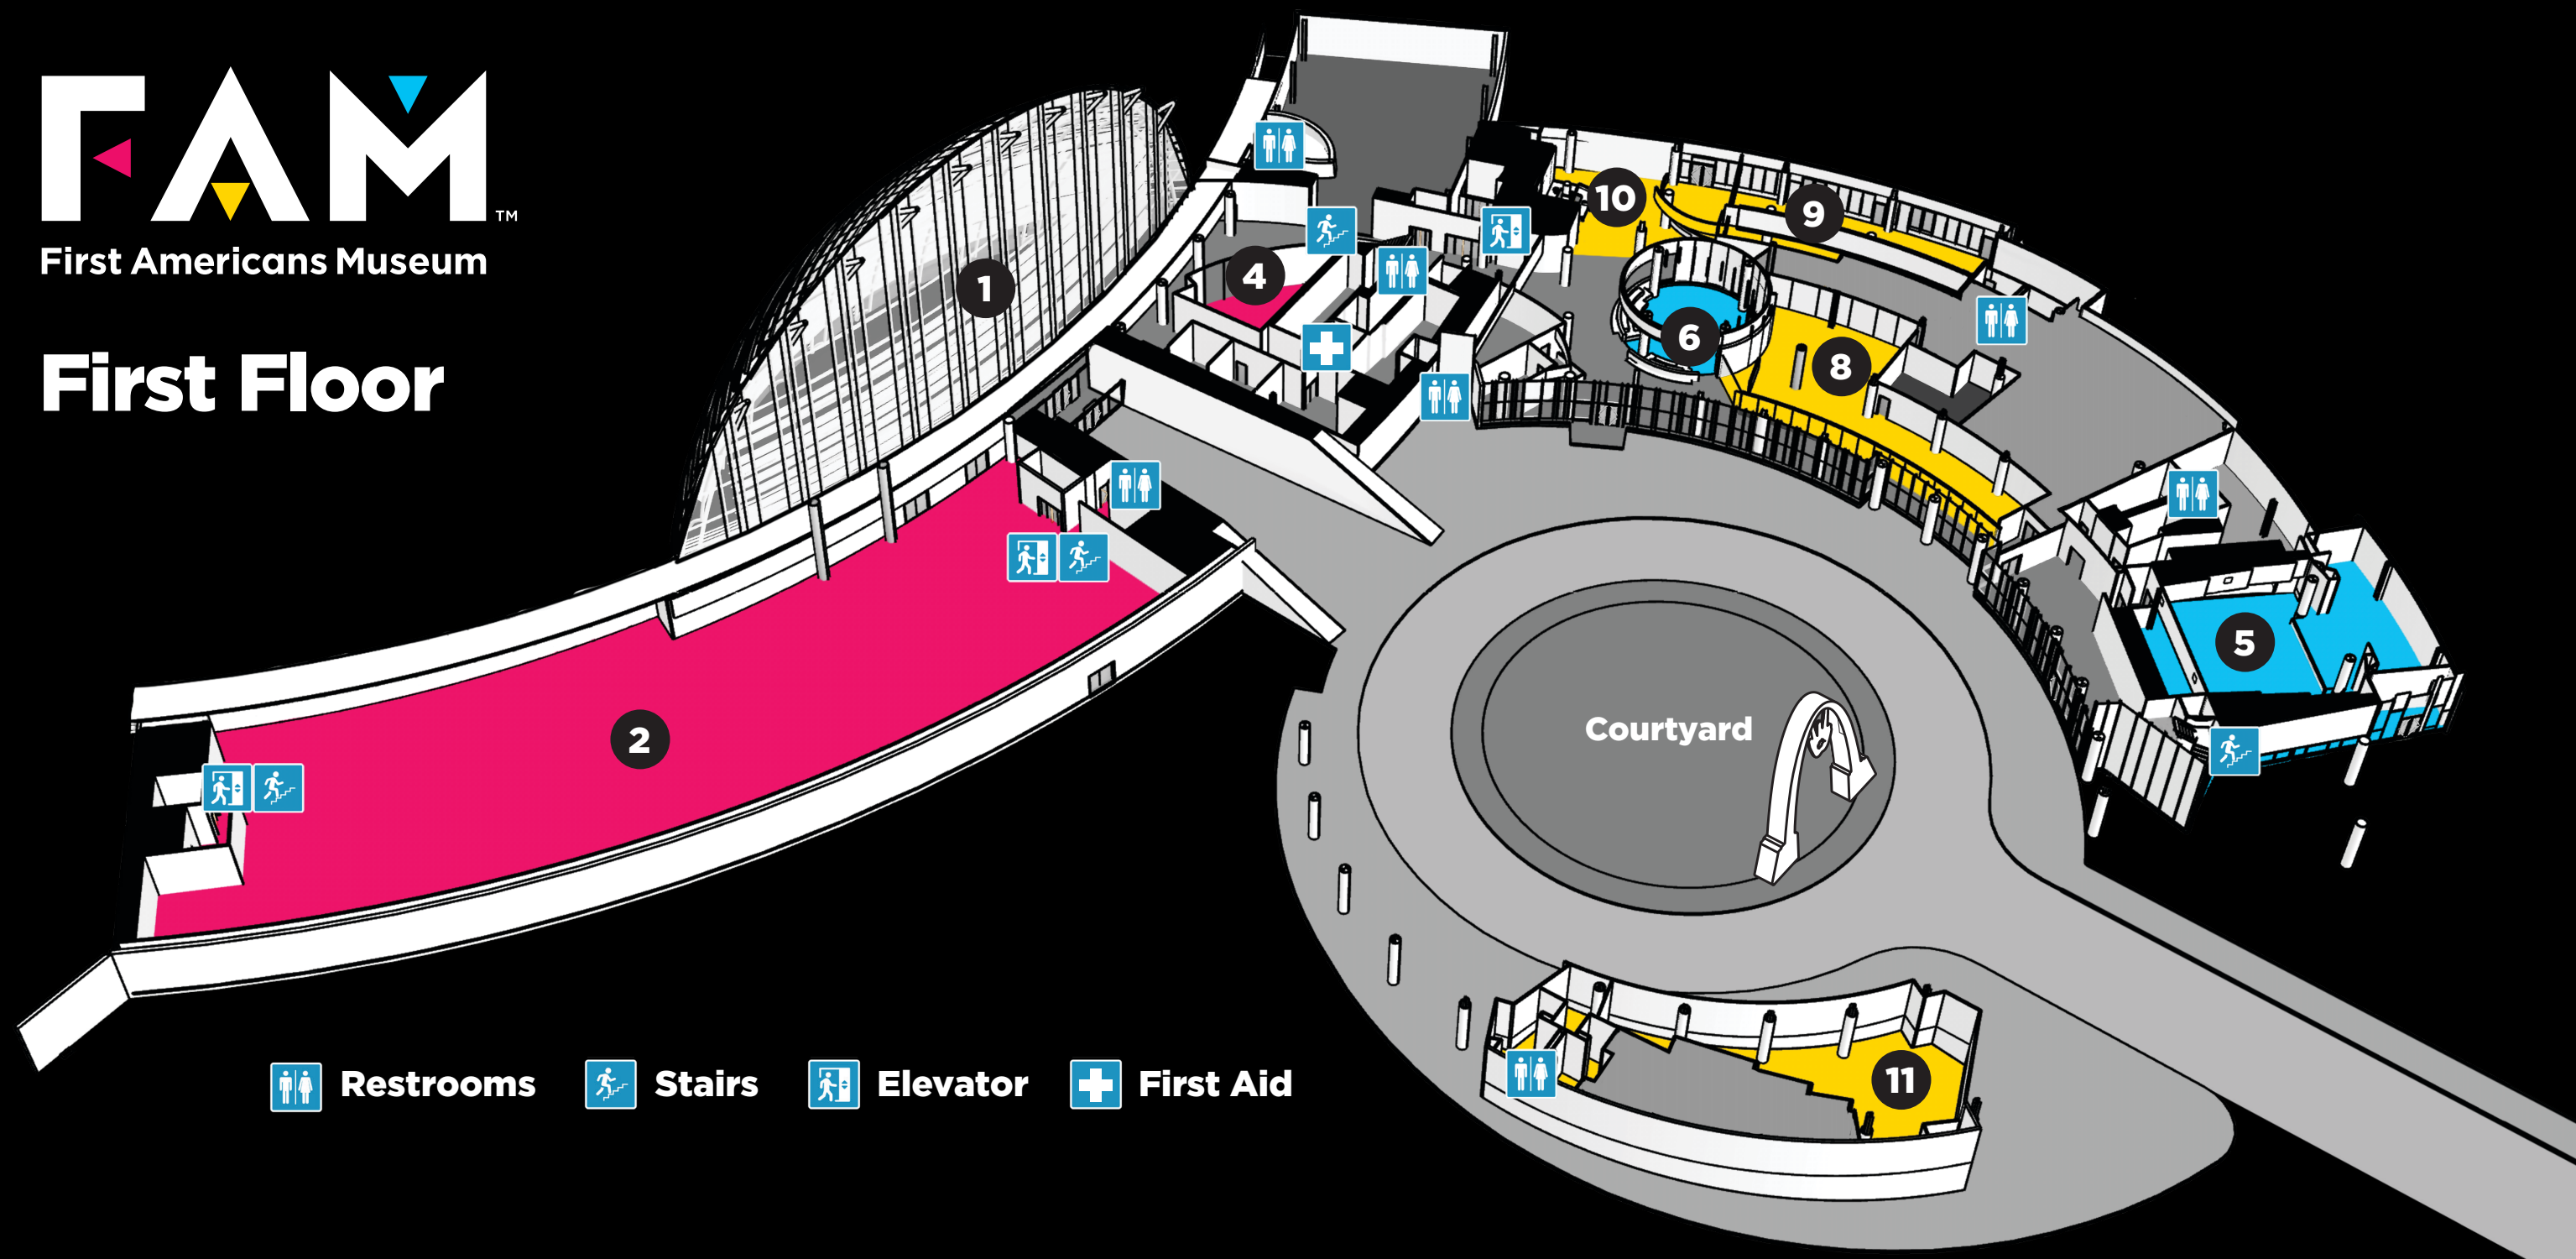

First Americans Museum

First Floor

Restrooms Stairs Elevator First Aid

Legend

1 Hall of The People

2 Tribal Nations Gallery

5 FAMtheater

8 FAMstore

3 Mezzanine Gallery
(see back)

6 Xchange Theater

9 Thirty Nine Restaurant

4 Community Gallery

10 Arbor Café

11 FAMcenter

First Americans Museum

Second Floor

Restrooms

Stairs

Elevator

First Aid

Legend

3 Mezzanine Gallery

7 Imagination, Inspiration, Innovation Studios

FAM Mound

Festival Plaza

Enjoy a walk to the peak of the FAM Mound. This 2/3 mile round-trip outdoor experience connects to an ancient history of Moundbuilders, while offering a stunning view of downtown Oklahoma City and the Oklahoma river.